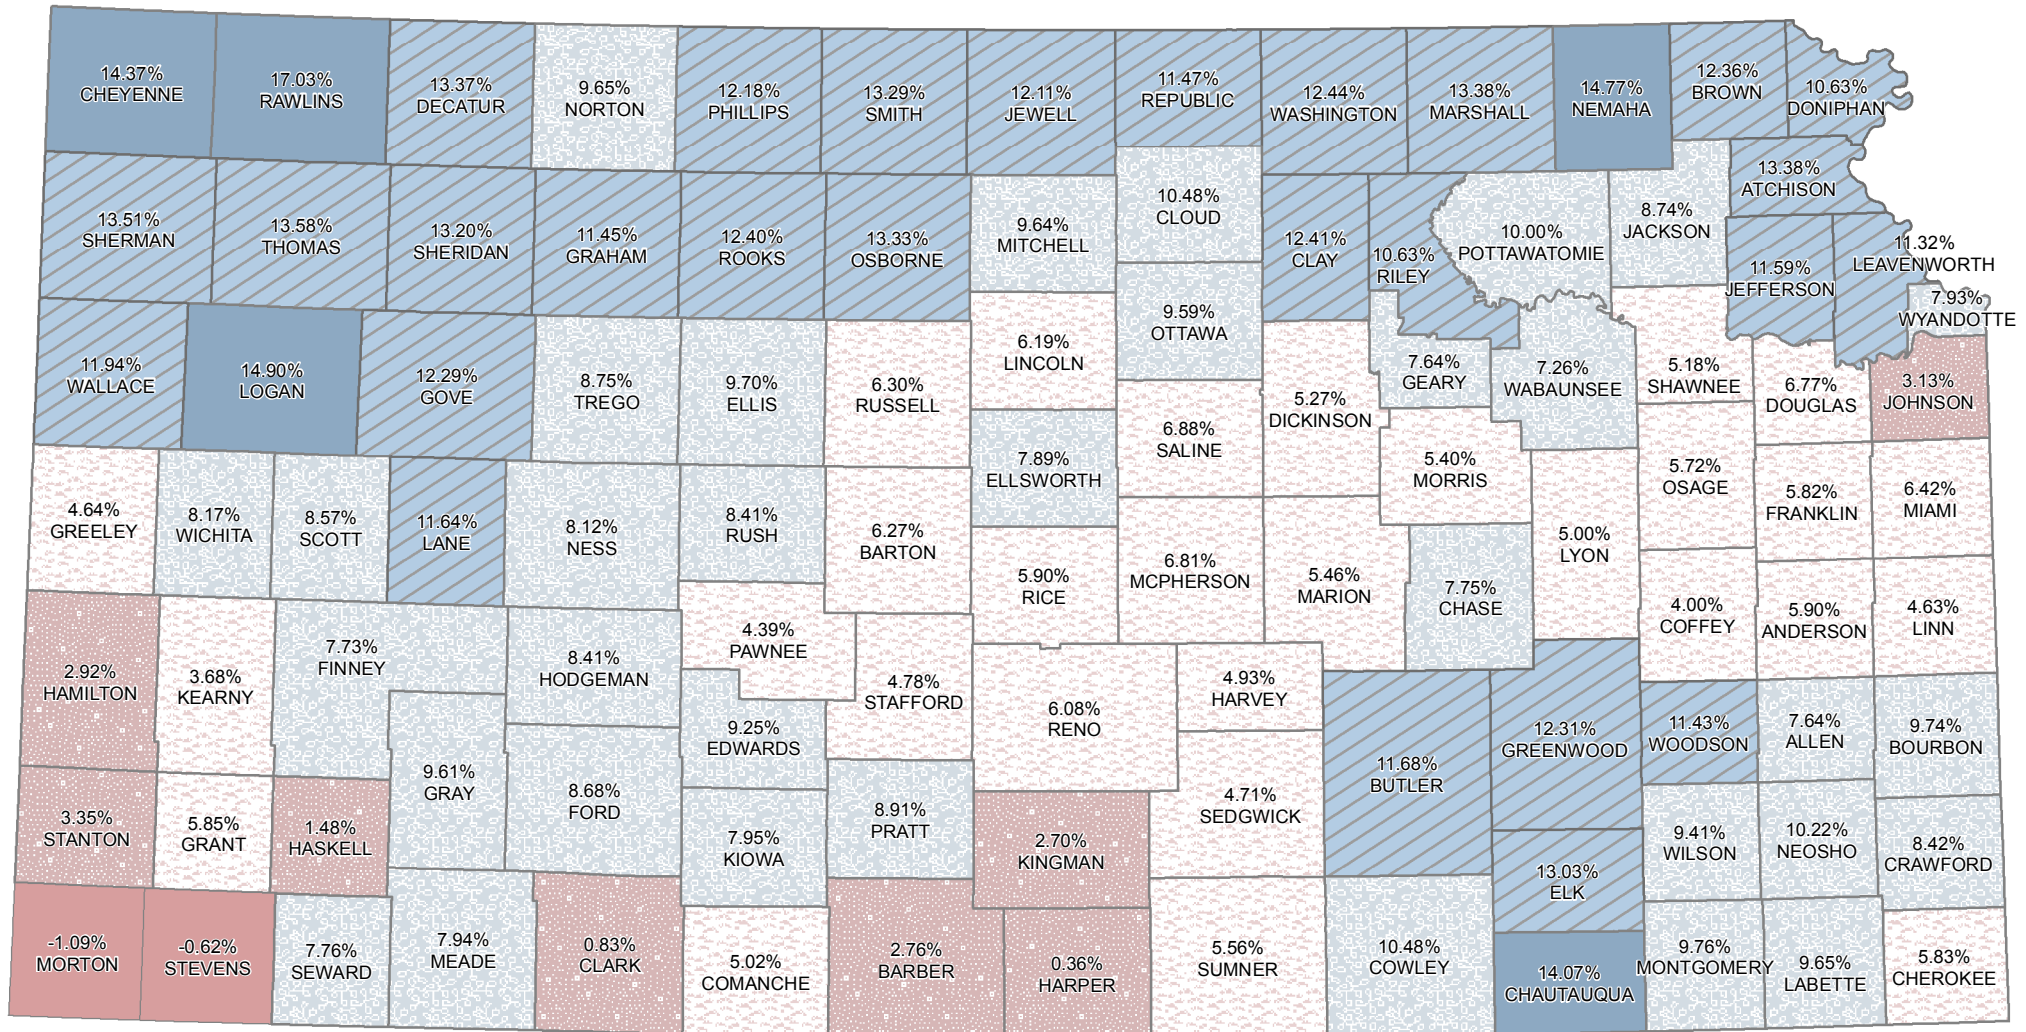

# Agricultural Land Values Change Nov 2017 to July 2018

The data used in this map comes from the Property Valuation Division - Kansas Dept of Revenue

## % Change

(# of Counties)

August 22, 2018